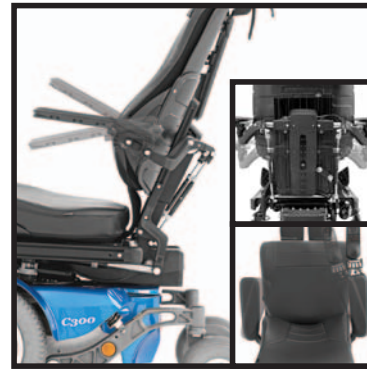

## JUST THE FACTS

Combining stability and agility, the C300 Corpus® 3G gives you the high caliber performance you expect from Permobil. Its compact size lets you easily navigate tight spaces, while the powerful motors take you anywhere you need to go. The Corpus 3G Ergo Backrest mimics the shape and comfort of today's Corpus Backrest, but provides more functionality and adjustment. A powerful center-mounted actuator offers up to 50° of tilt, and users can recline up to a full 175°. The legrests are curved for better support, and the armrests feature built-in channels for cable routing, which significantly reduce the need for messy wire ties. All of this evidence of the ideal power wheelchair...case closed.

Black Onyx

Chili Pepper Red

Popstar Pink

Titan Blue

50° of tilt with two range selections

175° power recline

8" power seat elevator

Power adjustable legrests

Independently adjustable legrest height

Independently adjustable armrest height, angle and pitch

**SPECIFICATIONS**

Maximum Speed	6.5 MPH (High Speed Package)	Seat Widths	17", 19", 21", 23" (Adjustable)
Driving Range	15-19 Miles	Seat Depths	14" - 22" (Adj. in 1" increments)
Max User Weight	300 lbs	Backrest Heights	20", 23" - 28"
Ground Clearance	3"	Seat To Floor Height	17.5"
Battery Capacity	Group 34	Power Tilt	50°
Base Width	24"	Power Recline	85° - 175°
Length	43"	Mechanical Shear Reduction	5.25"
Recommended Battery	Group 34	Power Legrest	90° - 170°
Gradient Capacity	10° Up 6° Dn	Legrest Articulation Amount	8"
Power Seat Elevator	8"	Electronics (standard)	R-Net
Arm Pad Options	10", 13", 16"	Alternative Drive Controls	Yes w/R-Net